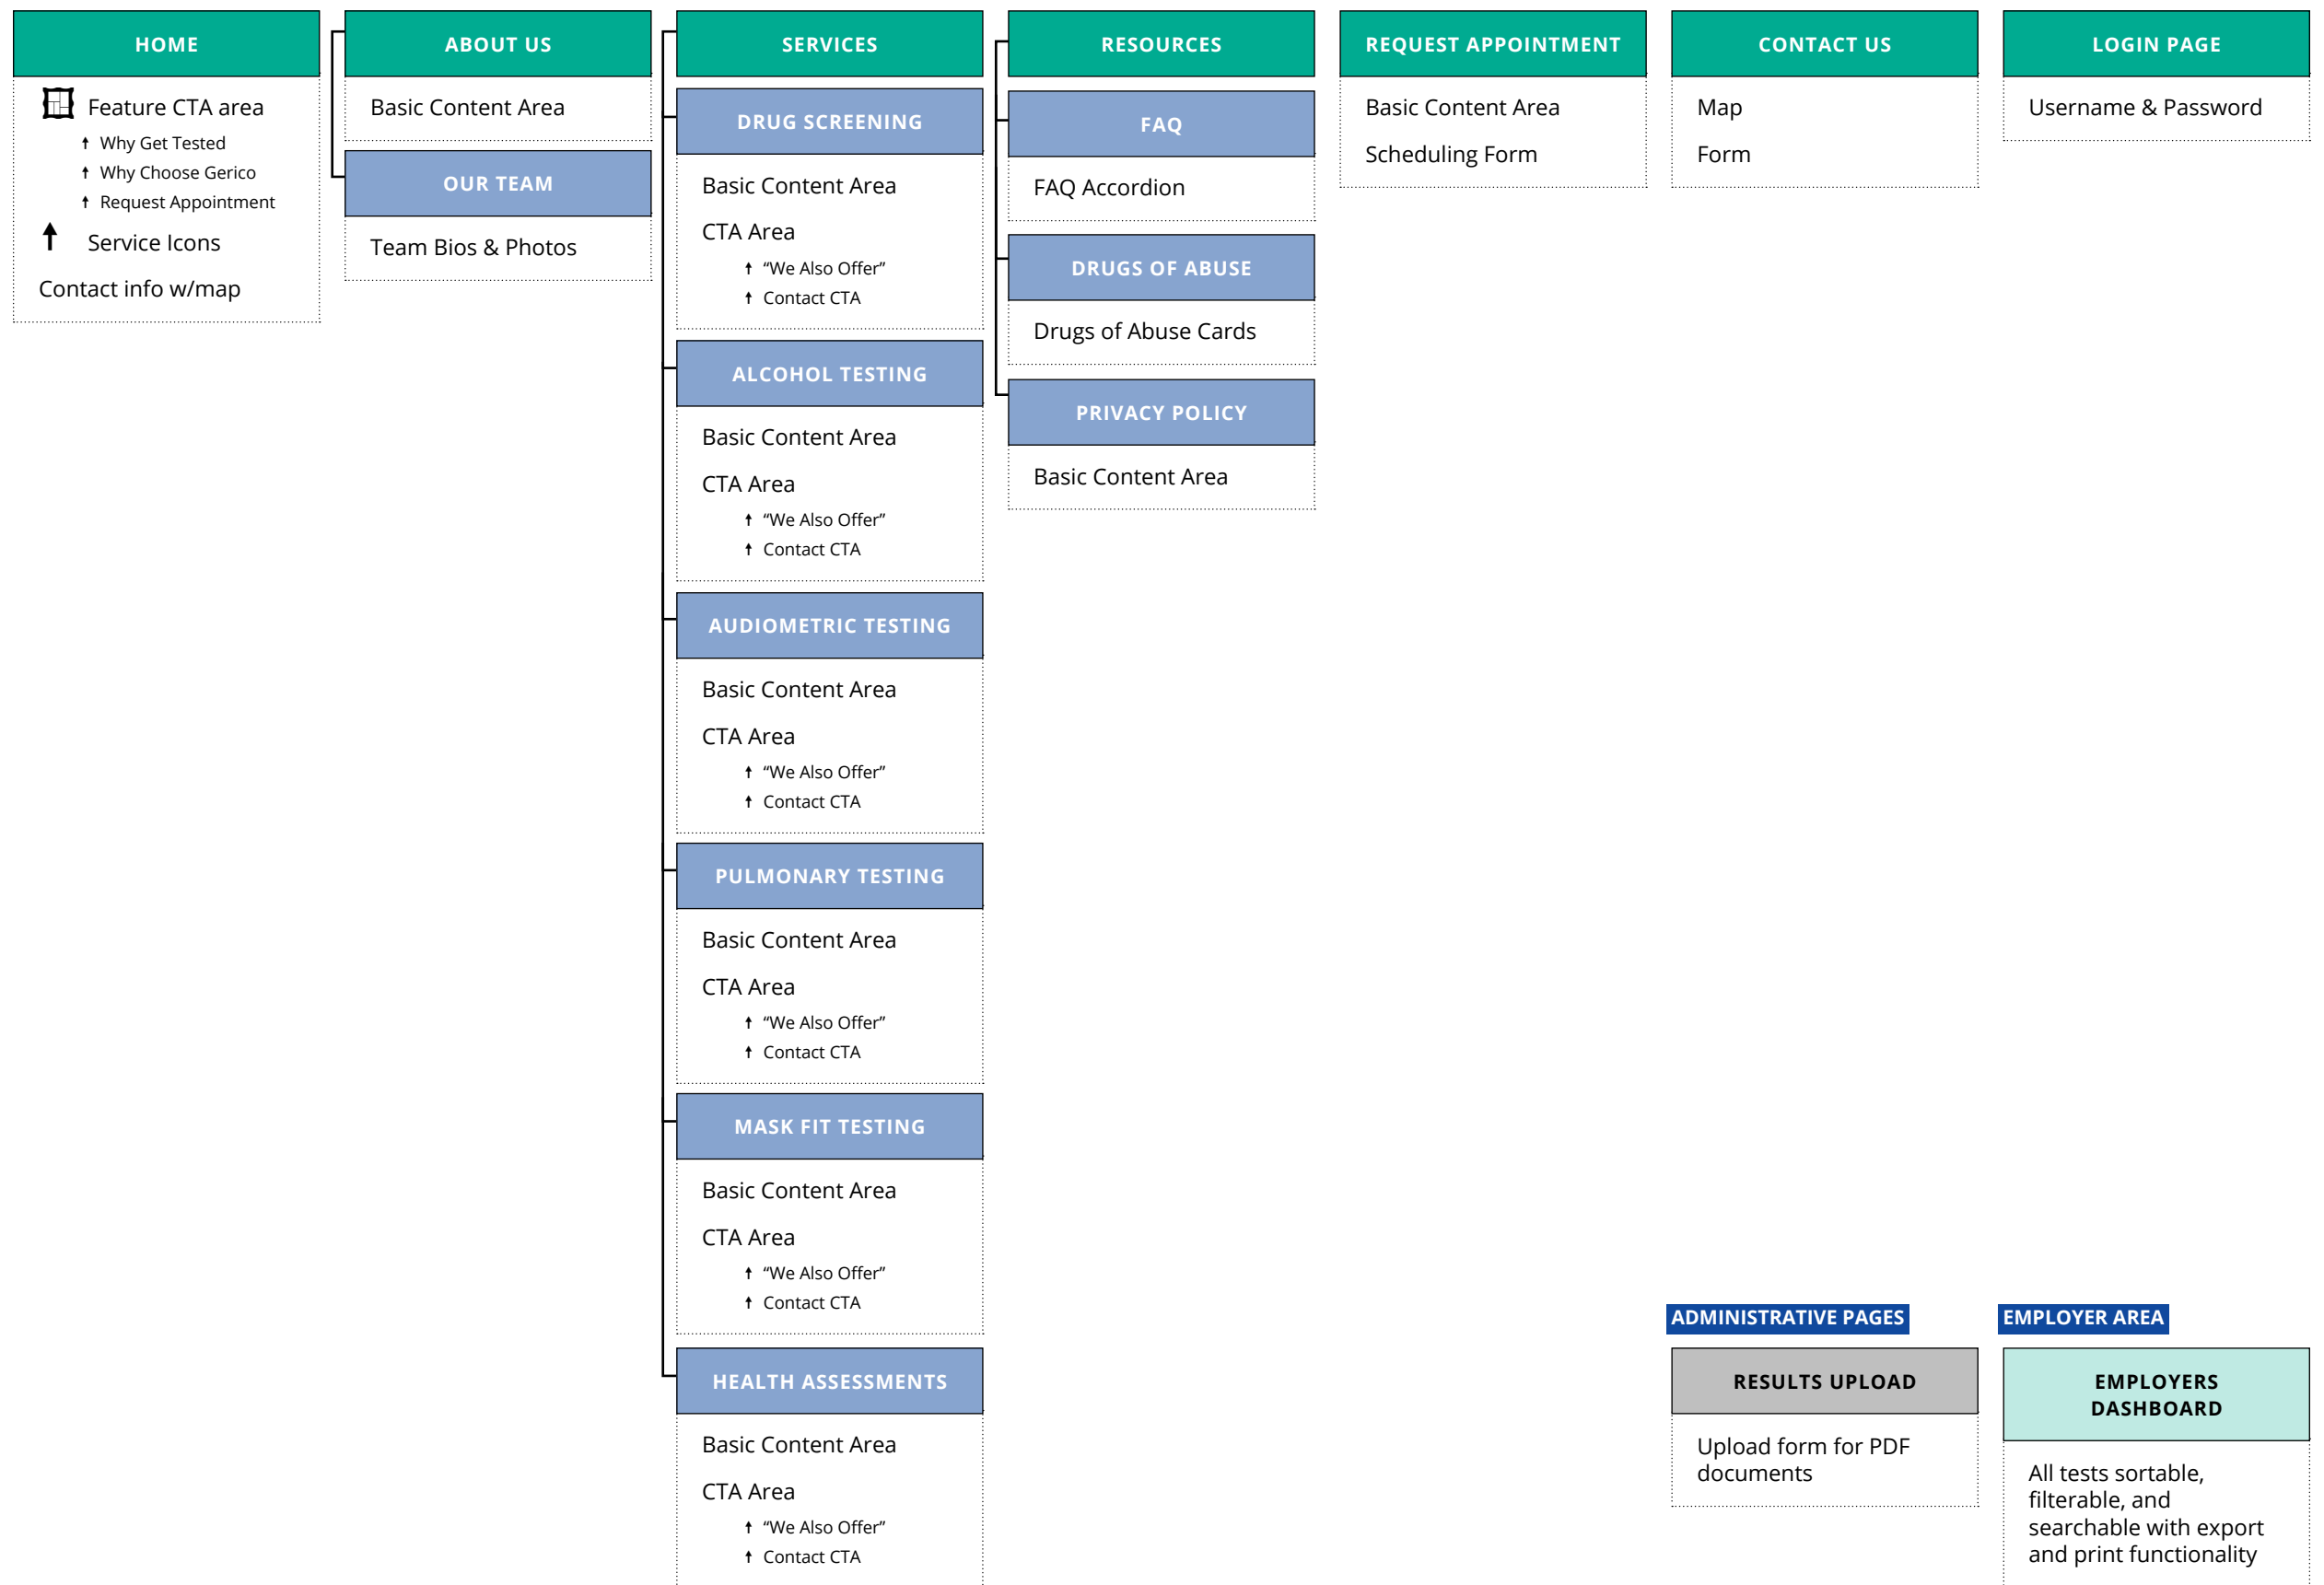

Copy writer/editor to review all website content.

ON ALL SERVICE PAGES

Include photography relating to the process and/or equipment used

MAIN NAVIGATION

HEADER

Top Header Area

Phone & Email
Members Login Button
Appointment Button

Cover Image Area

Logo
Main Navigation
Search

Bottom Header Area

Breadcrumb

FOOTER

Main Footer Area

Associations
Footer Navigation
Contact Info

Employer Login Button
Book Appointment Button

Bottom Footer

Area
Copyright Info

LEGEND

PRIMARY NAVIGATION

DROP-DOWN NAVIGATION

NOT ACCESSIBLE FROM NAV

PAGE CONTENT

↑ Internal Link